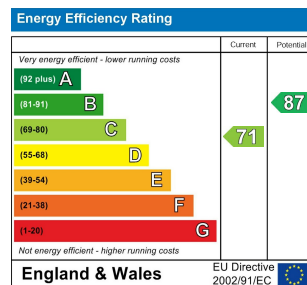

DIRECTIONS

CONTACT

62 Church Road
Hove
East Sussex
BN3 2FP

E: lettings@taylormichael.agency
T:
<https://taylormichael.agency/>

TAYLOR
MICHAEL
STUDENTS